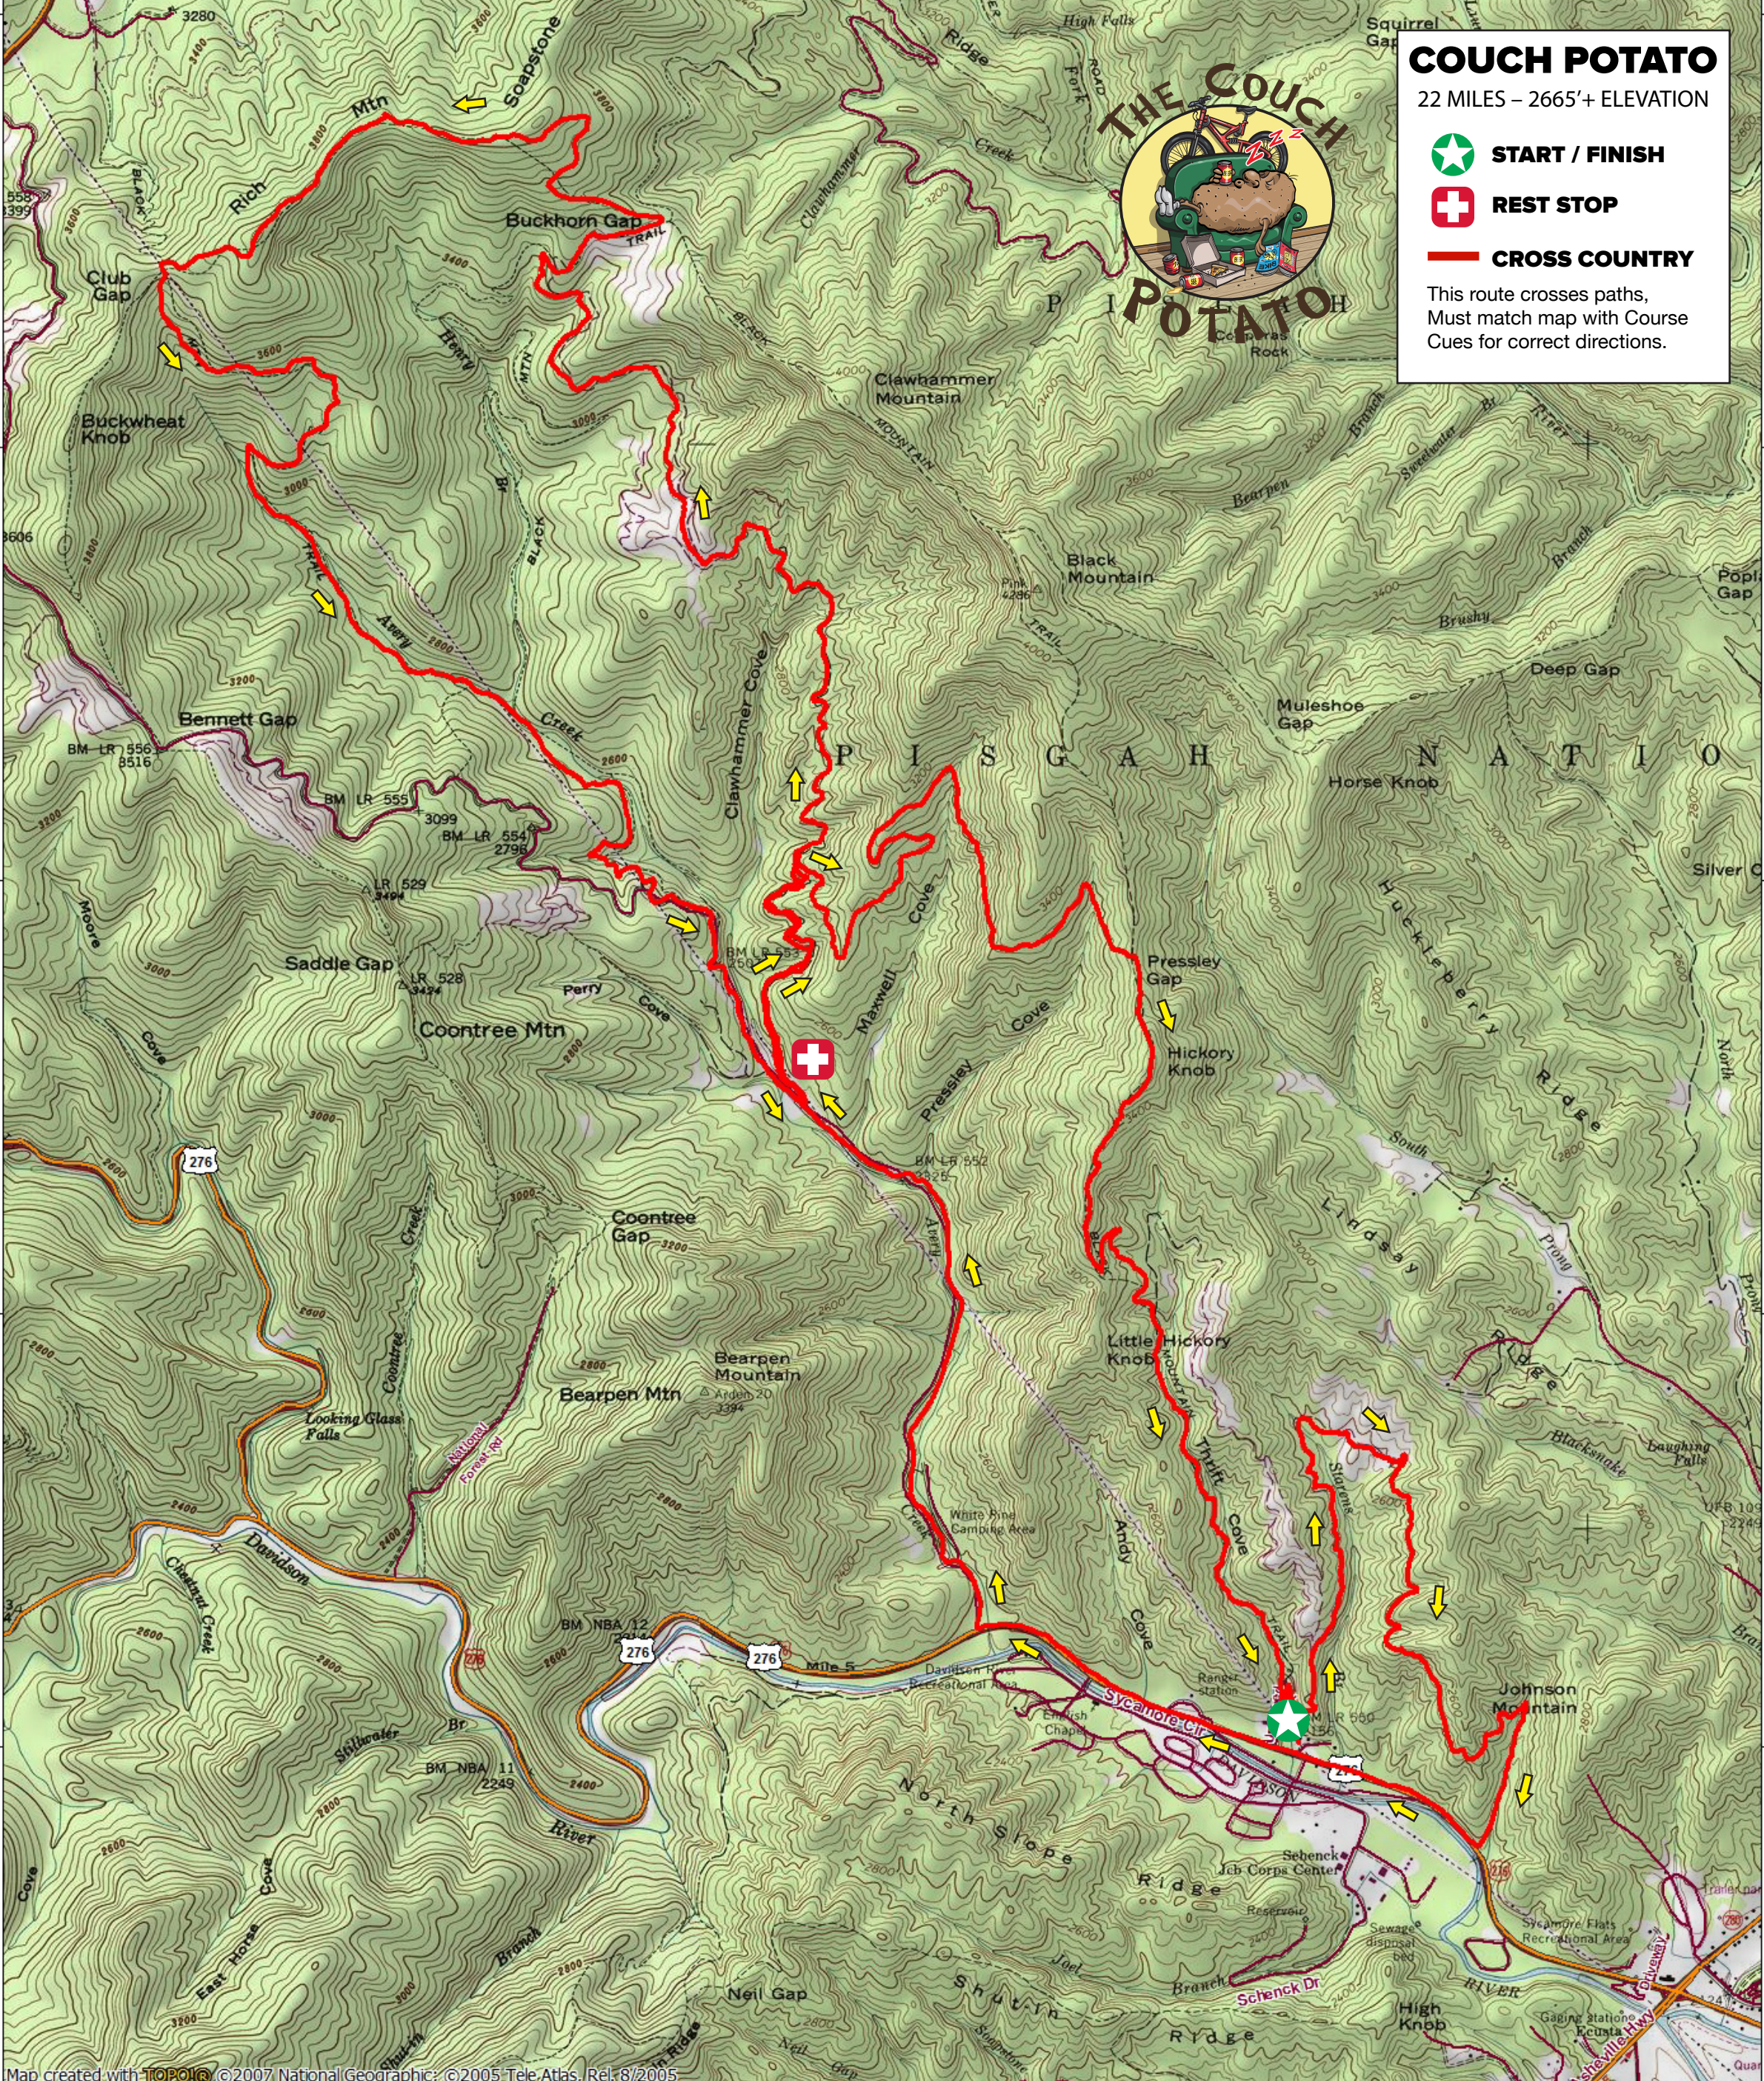

COUCH POTATO

22 MILES - 2665'+ ELEVATION

- START / FINISH**
- REST STOP**
- CROSS COUNTRY**

This route crosses paths, Must match map with Course Cues for correct directions.

Map created with **TOPOIC** ©2007 National Geographic; ©2005 Tele Atlas, Rel. 8/2005